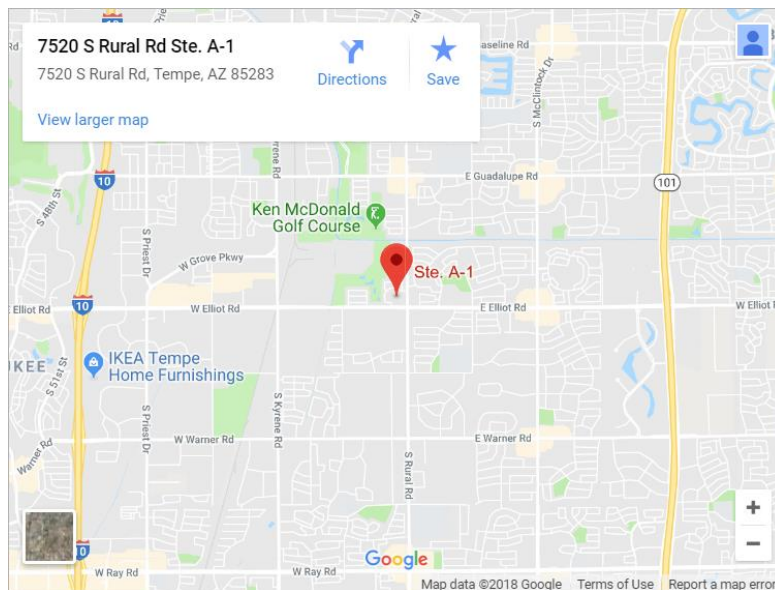

Rural Animal Clinic Dog and Cat Repair

\$1 First Medical Exam
(New Clients Only)
offer expires 08-31-2018

PRINT

Map & Directions

**Rural Animal Clinic
Dog and Cat Repair**
7520 S. Rural Rd. Ste. A-1
Tempe, AZ 85283
[\(480\)345-9846](tel:(480)345-9846)